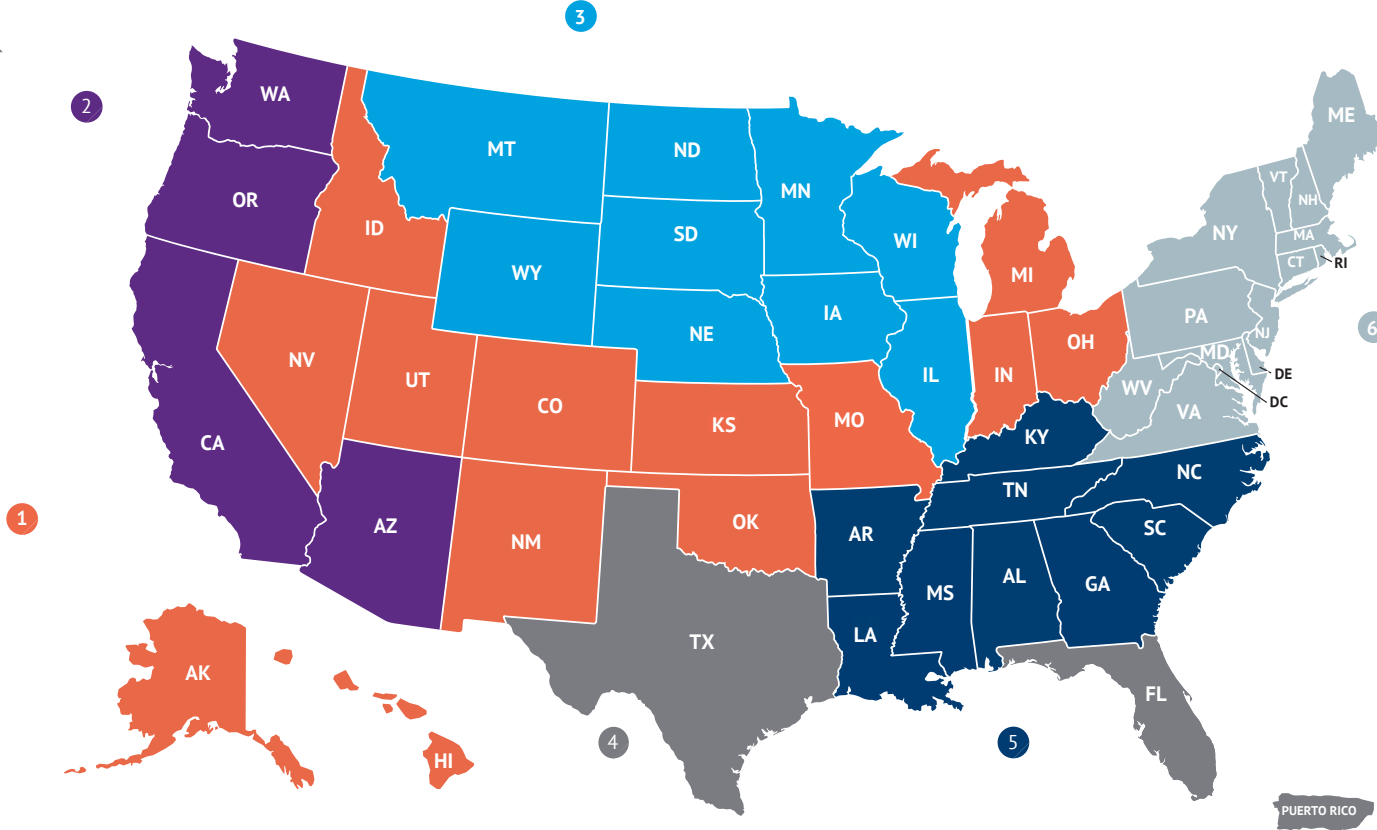

Territory Map

Sales Desk 877.227.4141 Website www.s2kco.com

Amy Kelly, COO & Head of Distribution	732.673.2003	Akelly@s2kco.com
Stacie Doyle, Client Services	720.765.5600	Sdoyle@s2kco.com
John Scarcella, National Accounts	655.464.8905	Jscarcella@s2kco.com
Katie Zaruba, Due Diligence	303.335.5662	Kzaruba@s2kco.com